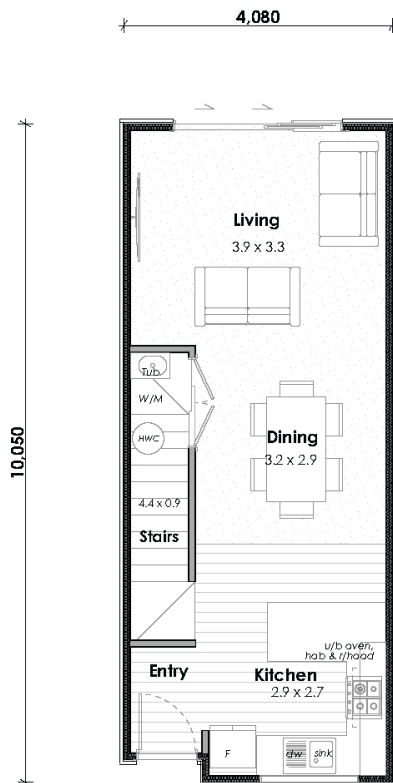

81m²

1x bathroom

2x bedrooms

FEATURES

- Floor area 81m²
- 2 storey
- 2 bedrooms
- 1 bathroom
- Open plan living
- Laundry cupboard
- Large storage cupboard

Ground Floor

First Floor