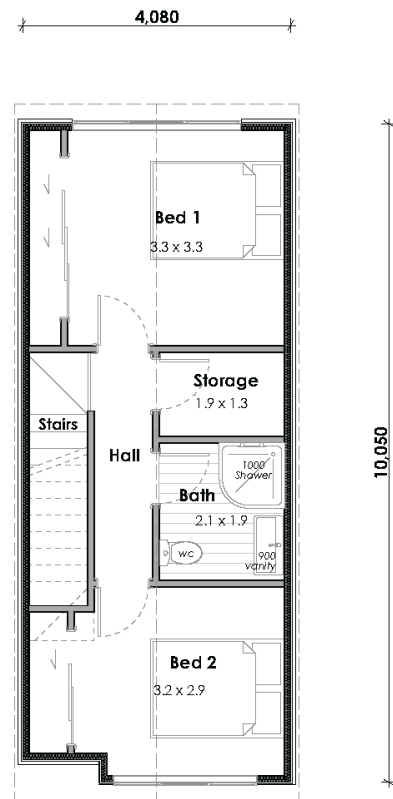

81m²

1x bathroom

2x bedrooms

FEATURES

- Floor area 81m²
- 2 storey
- 2 bedrooms
- 1 bathroom
- Open plan living
- Laundry cupboard
- Large storage cupboard

Ground Floor

First Floor